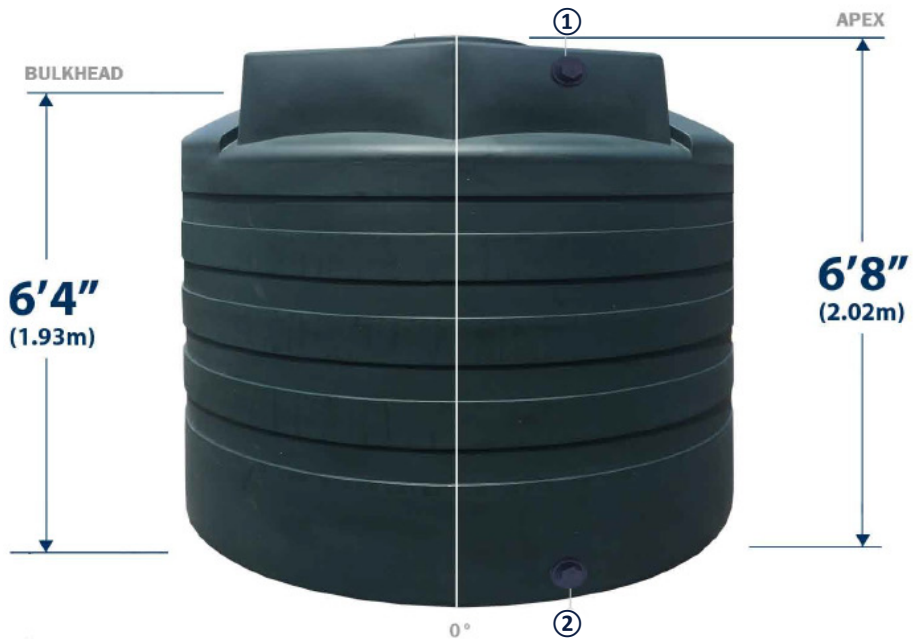

2650 Gallon Round Water Storage Tank

TOP VIEW

VENTED MANWAY

MaterialHDPE
Color Black
Dimension 22" Diameter

SIDE VIEW

TANK

Material Polyethylene
Ribs 4

FITTINGS

Type 2" Bulkhead
Height ① 76" / 20°
..... ② 4.5" / 20°

PART NUMBERS

Mocha 45465 Green 45466 Black 45547

Brick Natural

TBD

TBD

TANK INCLUDES

MANWAY