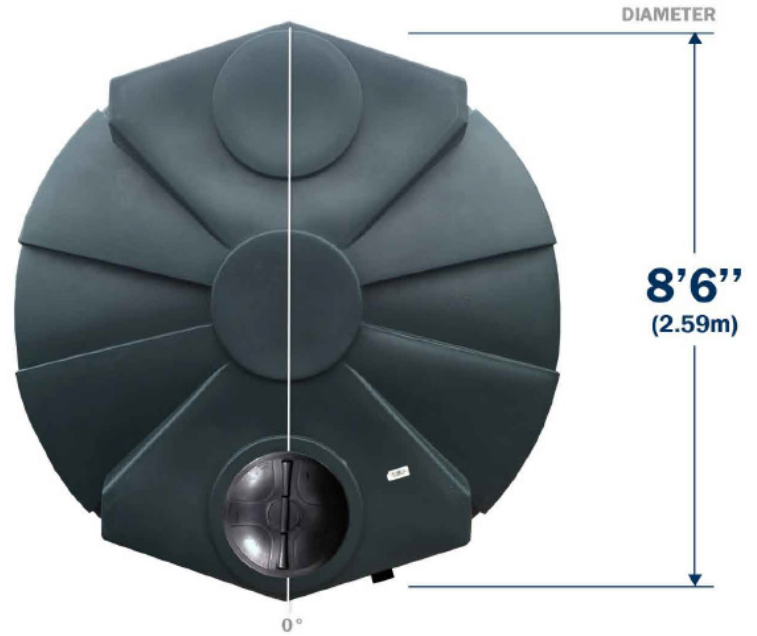

2650 Gallon Round Water Storage Tank

TOP VIEW

VENTED MANWAY

MaterialHDPE
Color Black
Dimension 22" Diameter

SIDE VIEW

TANK

Material Polyethylene
Ribs 4

FITTINGS

Type 2" Bulkhead
Height ① 76" / 20°
..... ② 4.5" / 20°

PART NUMBERS

Mocha 45465 Green 45466 Black 45547

Brick Natural

TBD

TBD

TANK INCLUDES

MANWAY